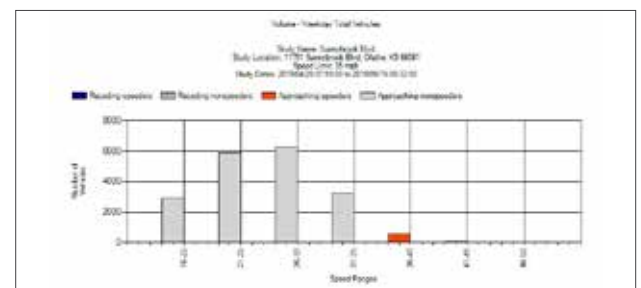

SMARTstat™

PMD 18 - Data Sheet - USA Eng - Print -03/2020