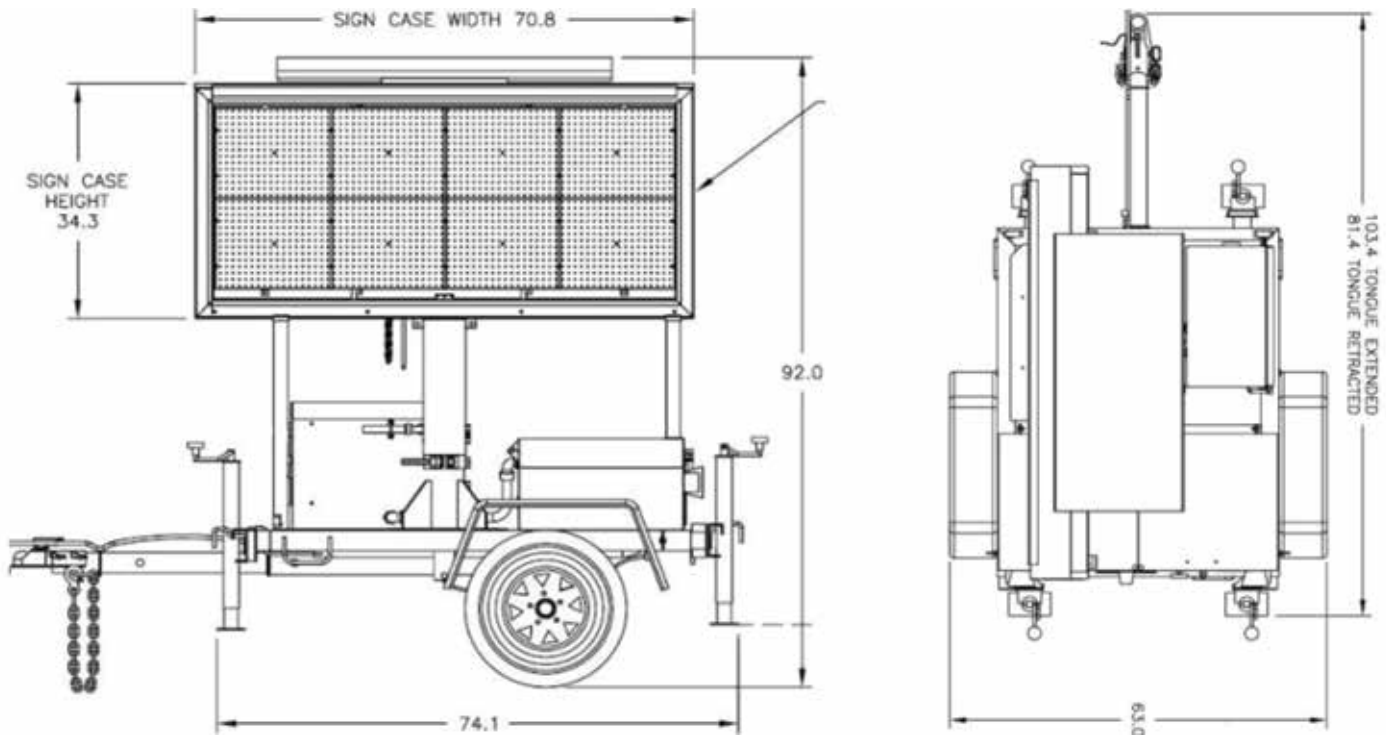

Portable Changeable Message Sign

Physical/Mechanical

Height (raised)	135.7" / 3.4m
Height (storage)	92" / 2.3m
Length (tongue)	103" / 2.6m
Length (w/o tongue)	81" / 2.0m
Width	63" / 1.6m
Sign Case Width	70.8" / 1.8m
Sign Case Height	33.9" / 0.9m

Electrical/Display

Matrix Type	Full Matrix
Matrix Size	28 Rows x 72 Columns
LEDs Per Pixel	1
Angularity	30 Degrees
Speed-Variable	.10 sec increments
Timing	
LED Color	590 nm ITE Amber / Yellow
Character Size	5" to 19"

Character Fonts

Character Fonts

Control/Operation

Permanent (factory) Messages	230
User-Defined Messages	200
Message Sequences	200
Graphic/Animation Messages	150

Pixel Matrix	Normal Height	Characters Per Line	Lines Sign Face
3 x 5	5"	18	4
4 x 5	5"	14	4
3 x 7	7"	18	3
4 x 7	7"	14	3
5 x 7	7"	12	3
5 x 7W	7"	10	3
7 x 7	7"	9	3
7 x 7W	7"	8	3
6 x 11	10.5"	10	2
7 x 20	19"	9	1
9 x 20	19"	7	1