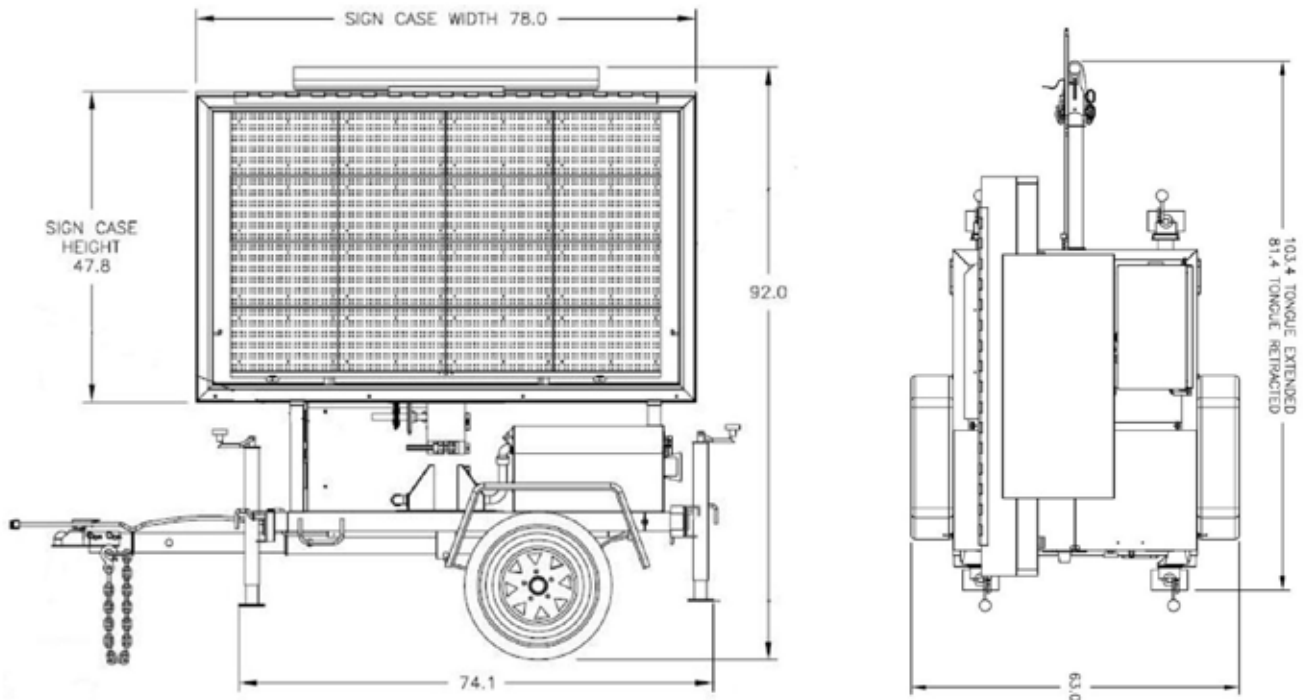

SMART® VMS II/HT

Variable Message Sign Trailer

Speed Monitoring Awareness Radar Trailer (SMART) with variable message sign (VMS).

Highly Visible

- Full matrix 24 rows x 48 columns
- 1, 2, 3, or 4-line messages
- Graphics and animations
- 8.5" to 34" characters
- Up to 12 characters per line
- 11 font sizes
- NTCIP compliant

Physical/Mechanical

Height (raised)	135.7" / 3.4m
Height (storage)	92" / 2.3m
Length (tongue)	103" / 2.6m
Length (w/o tongue)	81" / 2.1m
Rear Extendable Outrigger	18" / 0.5m
Width	63" / 1.6m
Sign Case Width	78" / 2.0m
Sign Case Height	48" / 1.2m

Control/Operation

Permanent (factory) Messages	230
User-Defined Messages	200
Message Sequences	250
Graphical/Animation Messages	150

Electrical/Display

Matrix Type	Full Matrix
LEDs Per Pixel	4
Angularity	30 Degrees
Speed-Variable	.10 sec increments
Timing	
Matrix Size	24 Rows x 48 Columns
LED Color	590 nm ITE Amber/Yellow
Character Size	8.5" TO 34"