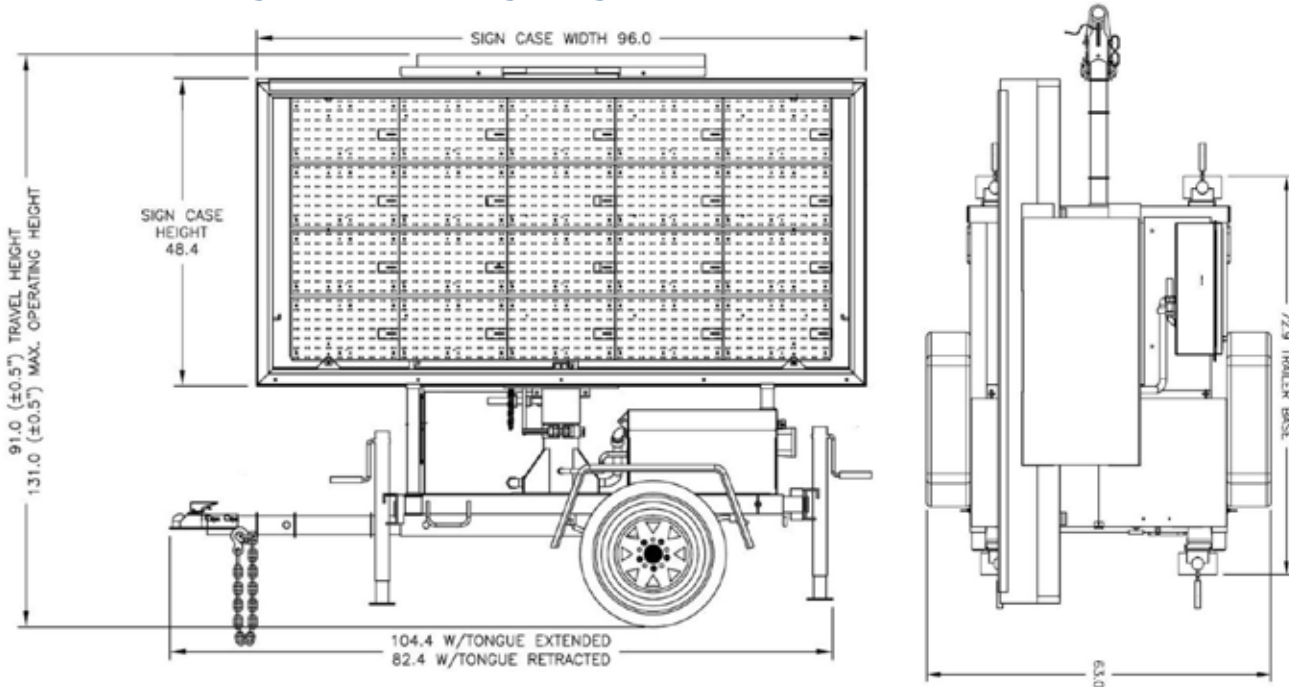

Physical/Mechanical

Height (raised)	131" / 3.3m
Height (storage)	91" / 2.3m
Length (tongue)	104" / 2.6m
Length (w/o tongue)	81" / 2.1m
Width	63" / 1.6m
Sign Case Width	96" / 2.4m
Sign Case Height	48" / 1.2m

Control/Operation

Permanent (factory) Messages	230
User-Defined Messages	200
Message Sequences	250
Graphical/Animation Messages	150

Electrical/Display

Matrix Type	Full Matrix
LEDs Per Pixel	2
Angularity	30 Degrees
Speed-Variable	.10 sec. increments
Timing	
Matrix Size	28 Rows x 50 Columns
LED Color	590 nm ITE Amber / Yellow
Character Size	7" to 30"