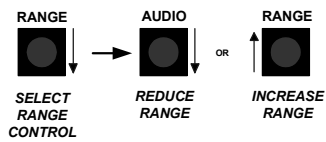

GOLDEN EAGLE® II

SET AUDIO LEVEL

SQUELCH/UNSQUELCH

SET RANGE CONTROL

STOPWATCH

STATIONARY

MOVING MODE: SAME LANE

MOVING MODE: OPPOSITE