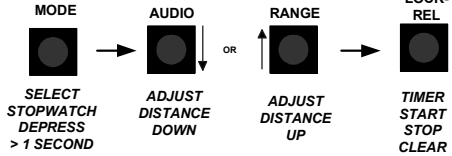

GOLDEN EAGLE® II

SET AUDIO LEVEL

SQUELCH/UNSQUELCH

SET RANGE CONTROL

STOPWATCH

STATIONARY

MOVING MODE: SAME LANE

MOVING MODE: OPPOSITE