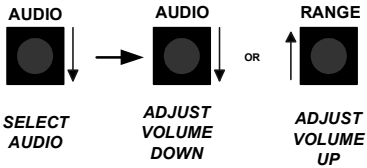

GOLDEN EAGLE® II

SET AUDIO LEVEL

SQUELCH/UNSQUELCH

SET RANGE CONTROL

STOPWATCH

STATIONARY

MOVING MODE: SAME LANE

MOVING MODE: OPPOSITE