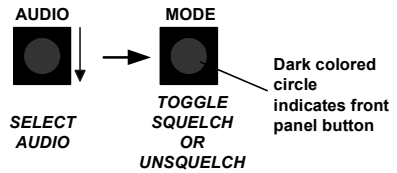

GOLDEN EAGLE® II

SET AUDIO LEVEL

SQUELCH/UNSQUELCH

SET RANGE CONTROL

STOPWATCH

STATIONARY

MOVING MODE: SAME LANE

MOVING MODE: OPPOSITE