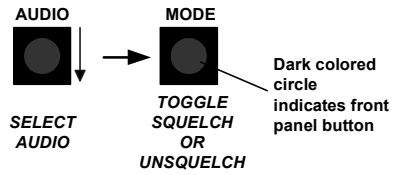

EAGLE[®] II

SET AUDIO LEVEL

SQUELCH/UNSQUELCH

SET RANGE CONTROL

STATIONARY

MOVING MODE: OPPOSITE