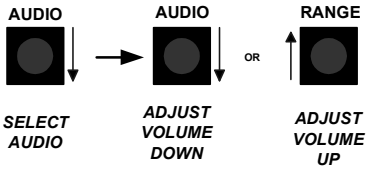

EAGLE[®] II

SET AUDIO LEVEL

SQUELCH/UNSQUELCH

SET RANGE CONTROL

STATIONARY

MOVING MODE: OPPOSITE