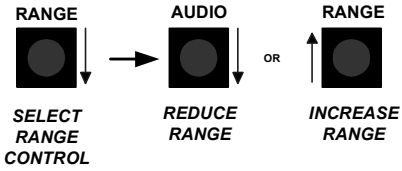

EAGLE[®] II

SET AUDIO LEVEL

SQUELCH/UNSQUELCH

SET RANGE CONTROL

STATIONARY

MOVING MODE: OPPOSITE