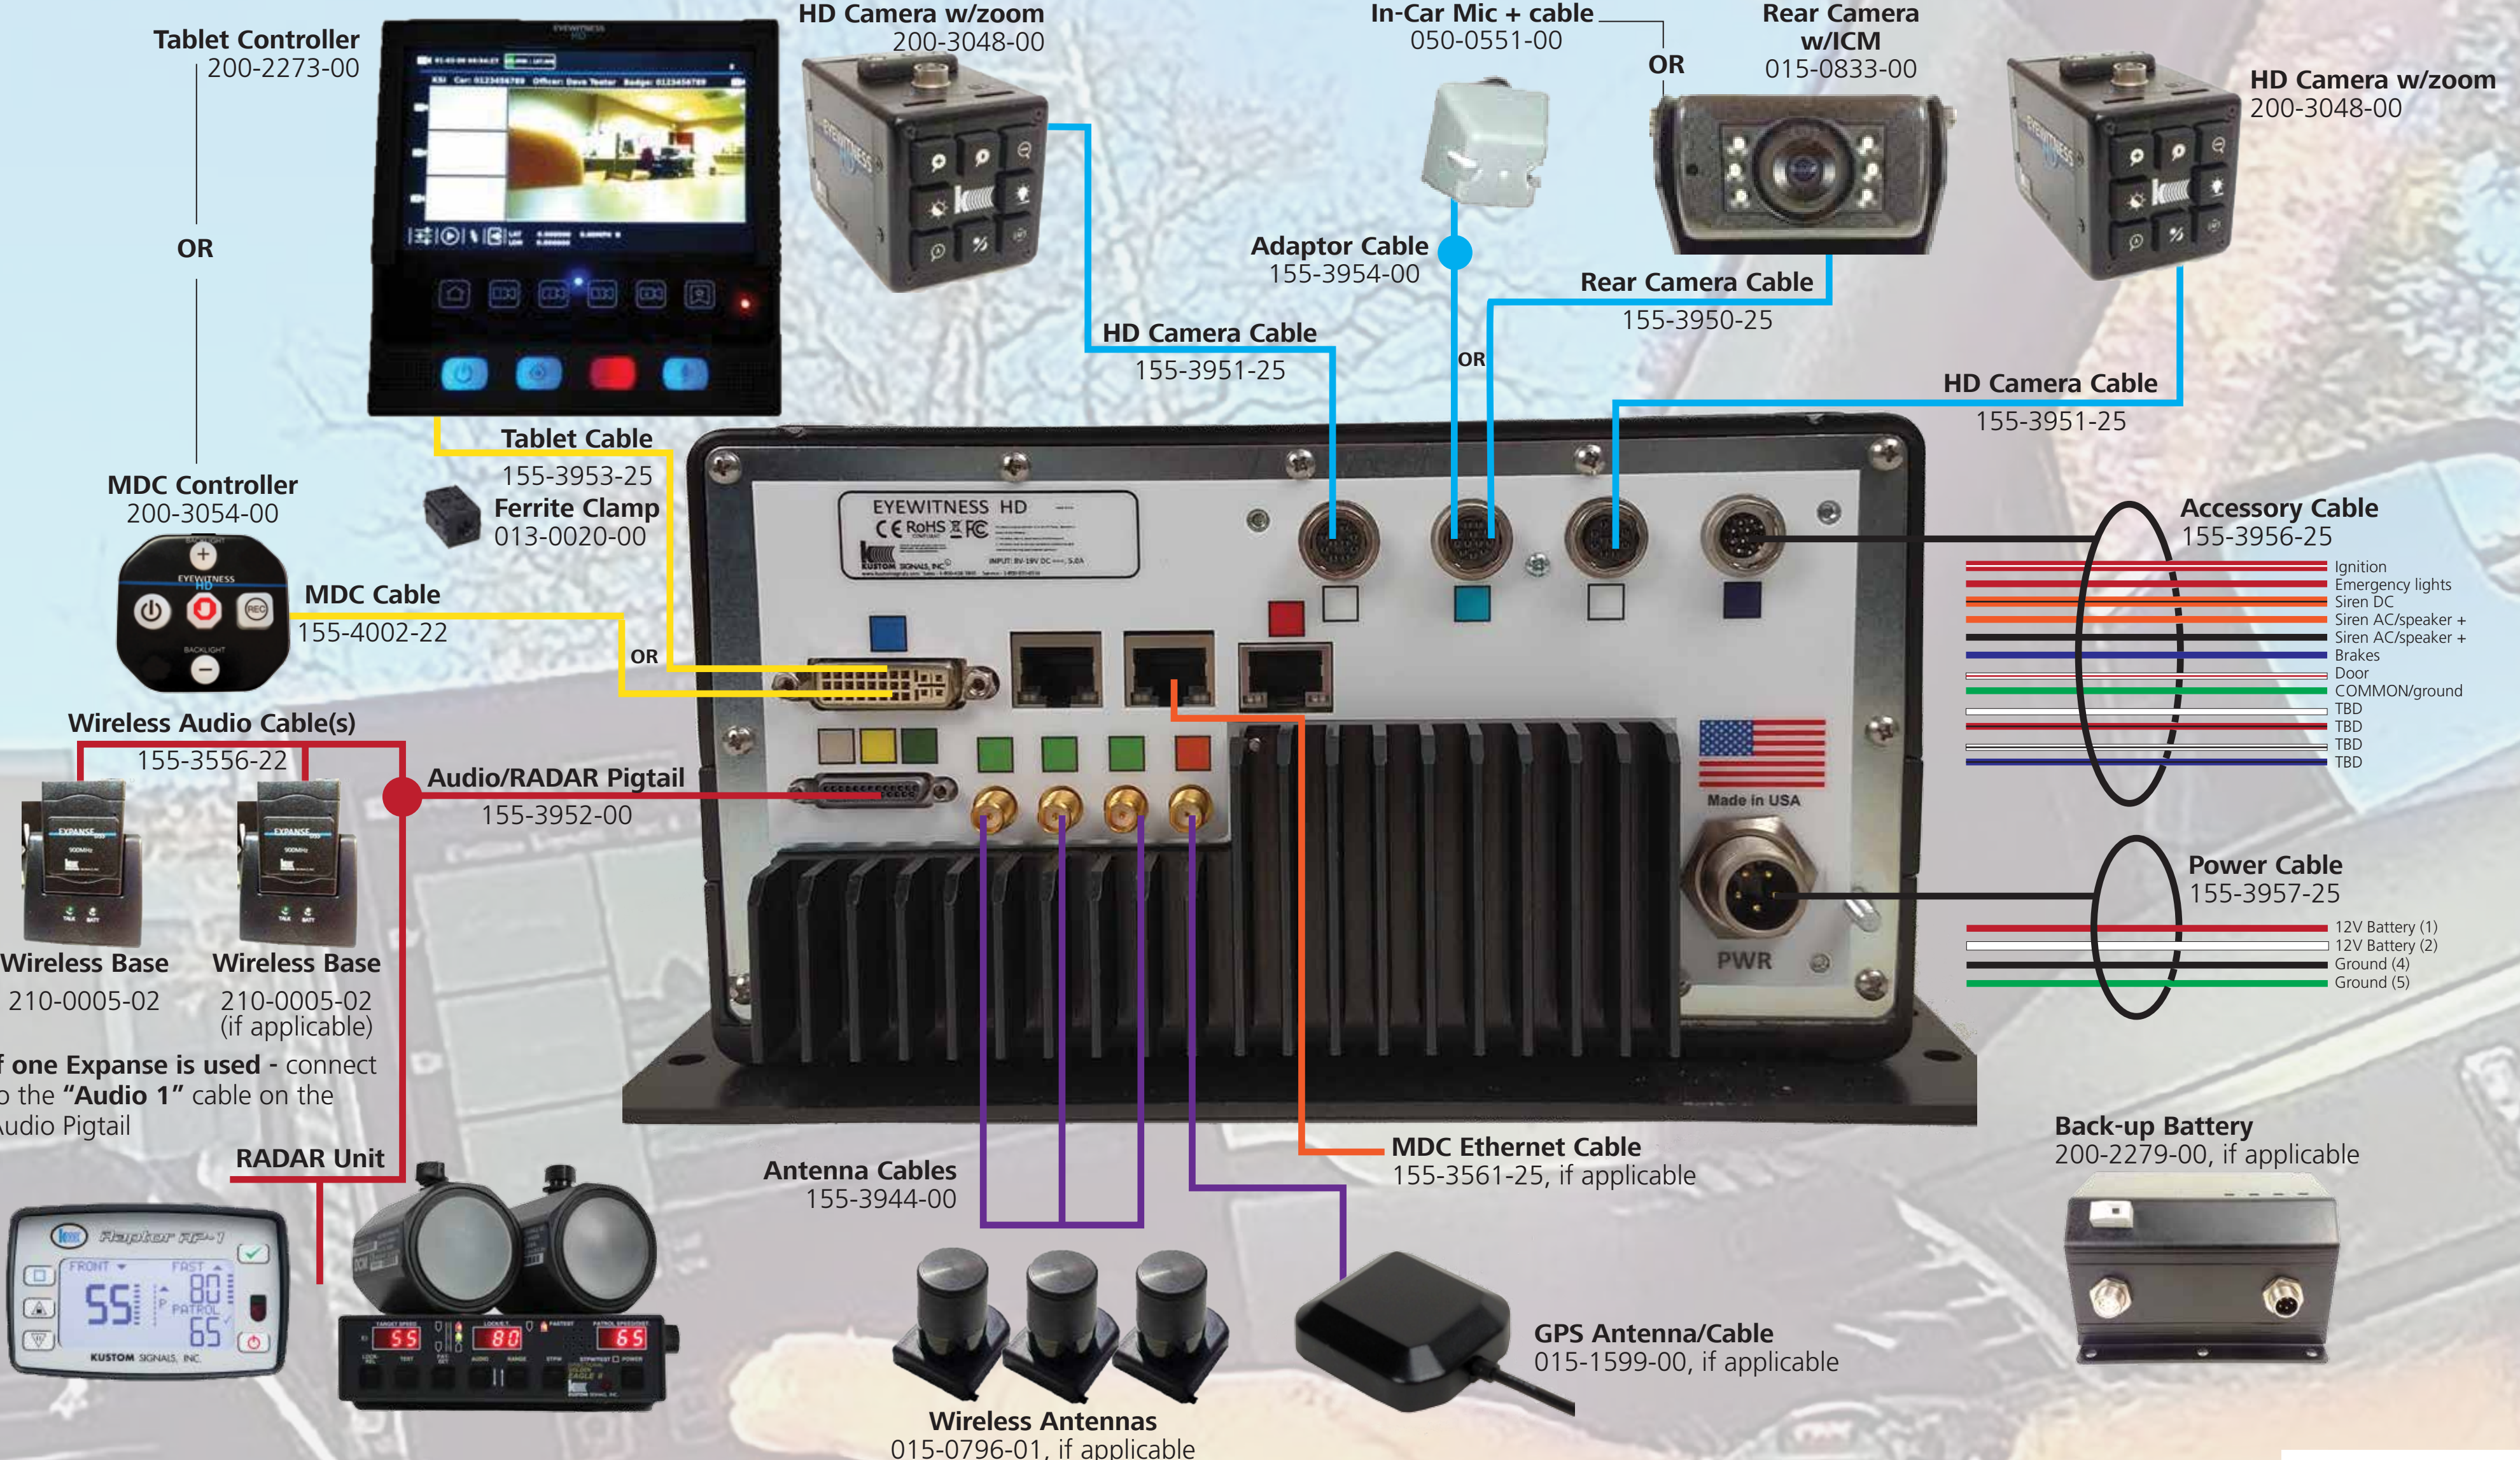

KUSTOM SIGNALS, INC.

Eyewitness HD Installation Guide

Your EyeHD system has been packed with care and an attention to detail. This box includes three layers of components: The top layer includes all the cables. The second layer includes the components that typically mount in the passenger compartment. And the final layer includes the components that typically mount in the trunk or the back of the vehicle. Please also note that the specific mounting hardware for each component has been placed with that component in its designated compartment in the package – everything is packed as a set to streamline the installation process.

Layer 1 - Cables

Layer 2 - Controller/Cameras

Layer 3 - DVR/Antennas

For Technical Support: 800.835.0156 or 620.431.2700; Option 1; Option 4; Option 1 or email videotss@KustomSignals.com

006-1209-10 Rev 1