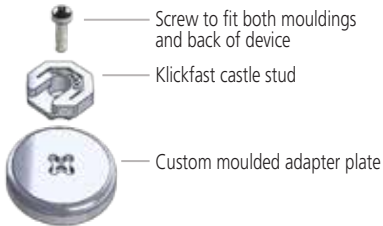

Eyewitness Vantage

Officer Worn Video Mounting Options

Vantage ships with a rugged spring clip designed to withstand rigorous law enforcement work environments. Want to mount anywhere? Here is a list of mounting options available:

Mounting Options

Default:
Spring clip mount provided

Optional:
Kustom Signals' magnetic mount

Optional:
Kustom Signals' in-vehicle mount

Additional Uniform Mounting Options (Peter Jones Klick Fast Mounts)

Klick Fast Stud: Required for multiple mounting options 015-0009-00

Optional: Assembled Magnetic mount
015-0009-07

Optional: Spring clip
015-0009-02

Optional: Molle mount
015-0009-04

Optional: Epaulette mount
015-0009-03